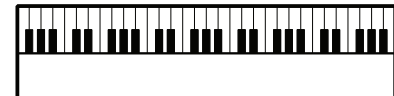

AUX 3

1x MODULE

(6x DI box)