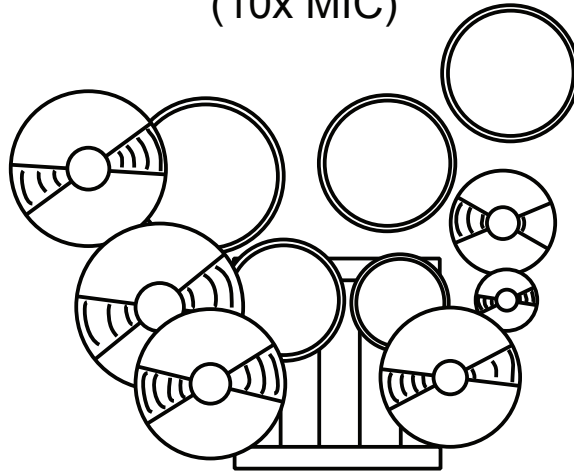

STANDARD DRUMSET
(10x MIC)

AUX 4

TRUMPET
(1 x DI box)

2 x 220V

AUX 5

PERCUSSION (3x MIC)

2 x 220V

BASS
(XLR)

2 x 220V

GUITAR
(2x MIC)

AUX 1

VOCAL

AUX 2

VOCAL

AUX 2

2x KEYBOARDS

VOCAL

AUX 3

1x MODULE

(6x DI box)

AUX 3

4 x 220V