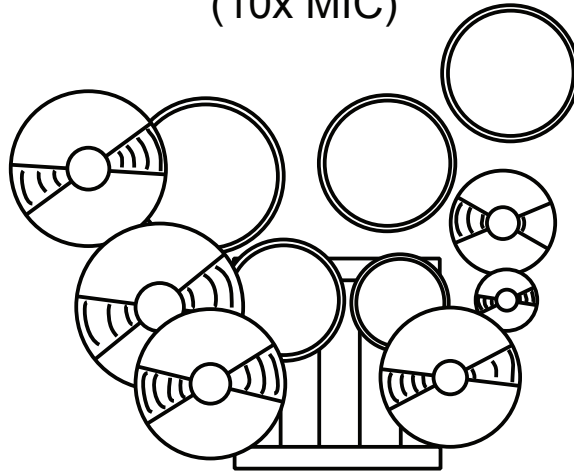

STANDARD DRUMSET
(10x MIC)

AUX 4

TRUMPET
(1 x DI box)

2 x 220V

PERCUSSION (3x MIC)

AUX 5

2 x 220V

BASS
(XLR)

2 x 220V

GUITAR
(2x MIC)

AUX 1

VOCAL

AUX 2

VOCAL

AUX 2

2x KEYBOARDS

VOCAL

AUX 3

1x MODULE

(6x DI box)

AUX 3

4 x 220V