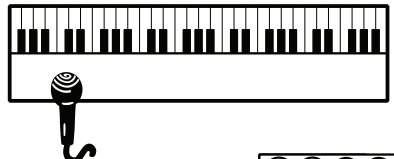

AUX 1

VOCAL

AUX 2

VOCAL

AUX 2

2x KEYBOARDS

VOCAL